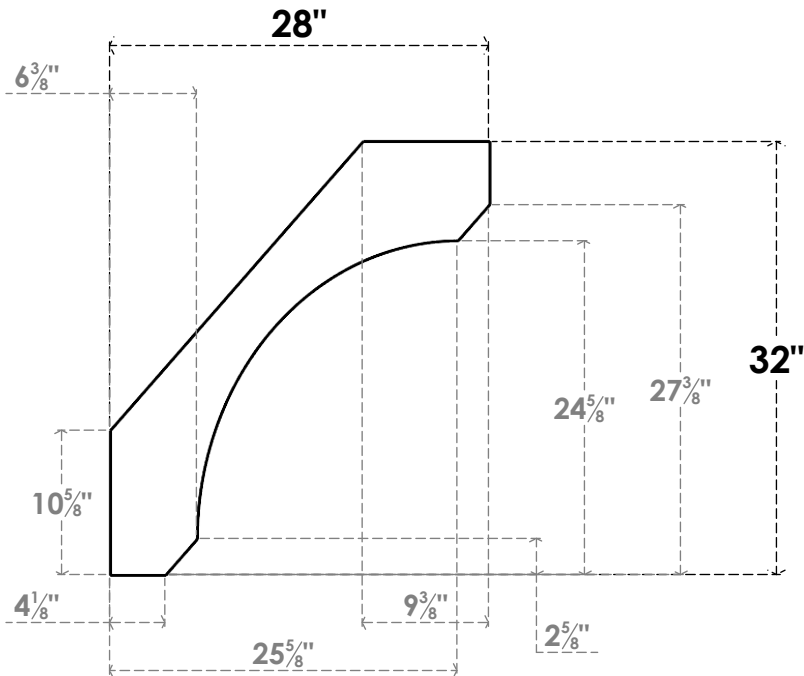

ITEM NUMBER: BRCPC060X28000X32000LEC

6"W X 28"D X 32"H LEGACY ARCHITECTURAL GRADE PVC CLOSED KNEE BRACE

SIDE PROFILE

FRONT PROFILE

ISOMETRIC

EKENA MILLWORK
2300 WEST MAIN ST.
CLARKSVILLE, TX 75426
TOLL FREE: 866-607-0453
WWW.EKENAMILLWORK.COM