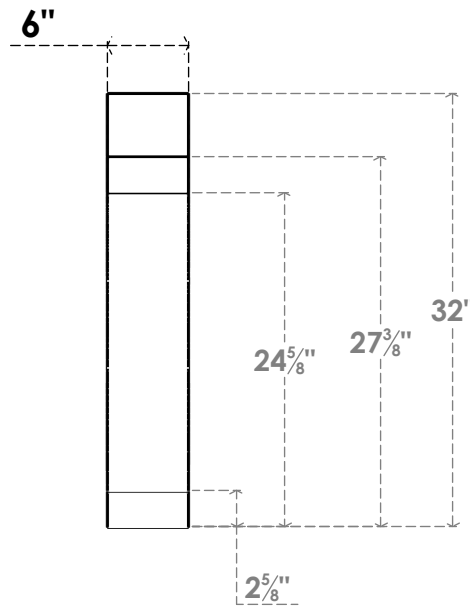

ITEM NUMBER: BRCPC060X28000X32000LEC

6"W X 28"D X 32"H LEGACY ARCHITECTURAL GRADE PVC CLOSED KNEE BRACE

SIDE PROFILE

FRONT PROFILE

ISOMETRIC

EKENA MILLWORK
2300 WEST MAIN ST.
CLARKSVILLE, TX 75426
TOLL FREE: 866-607-0453
WWW.EKENAMILLWORK.COM